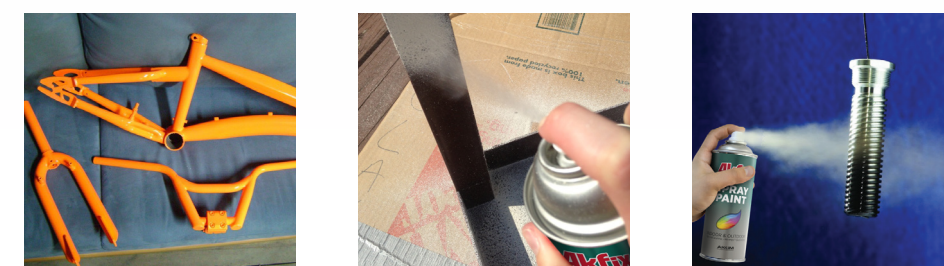

Much more coverage

Protective

Non Sag

Fast Drying

METAL SPRAY PAINT

GLOSSY EFFECT
MATT EFFECT

High grade acrylic quality effect spray only for indoor.
Fast drying, high coverage and productiveness.
Suitable for all smooth surfaces such as metal, wood, glass, bast and coatable plastics.

Creates permanent solutions

Top coat anytime
No drips
Fast drying

Protective

Non Sag

Fast Drying

SPRAY PAINT

INDOOR & OUTDOOR

Excellent adhesion on many surfaces
Good flow, smooth surface
Weather resistant, light proof, UV resistant
Scratch, shock and impact resistant